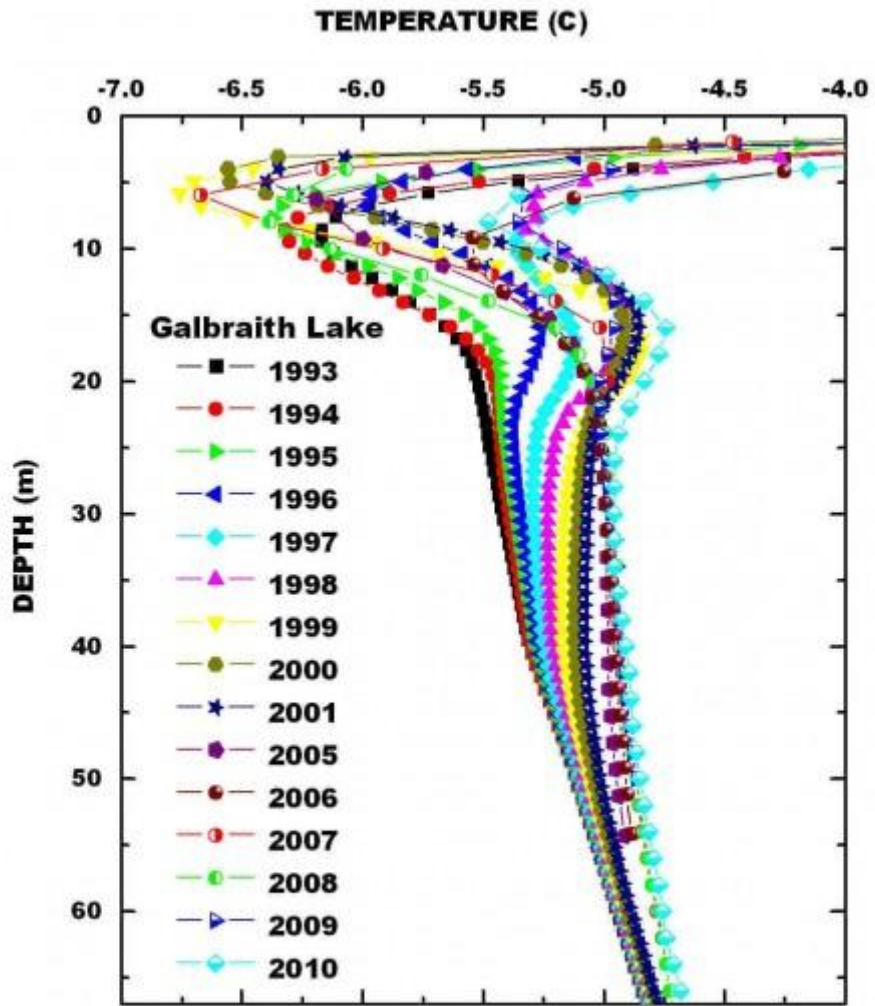

Alaskan Borehole Data for Changing Planet: Permafrost Gas Leak

(Data is from the University of Alaska in Fairbanks Permafrost Laboratory.
http://permafrost.gi.alaska.edu/sites_map)

Yukon Bridge (YB1):

Galbraith Lake (GL1):

Franklin Bluffs Borehole (FB1):