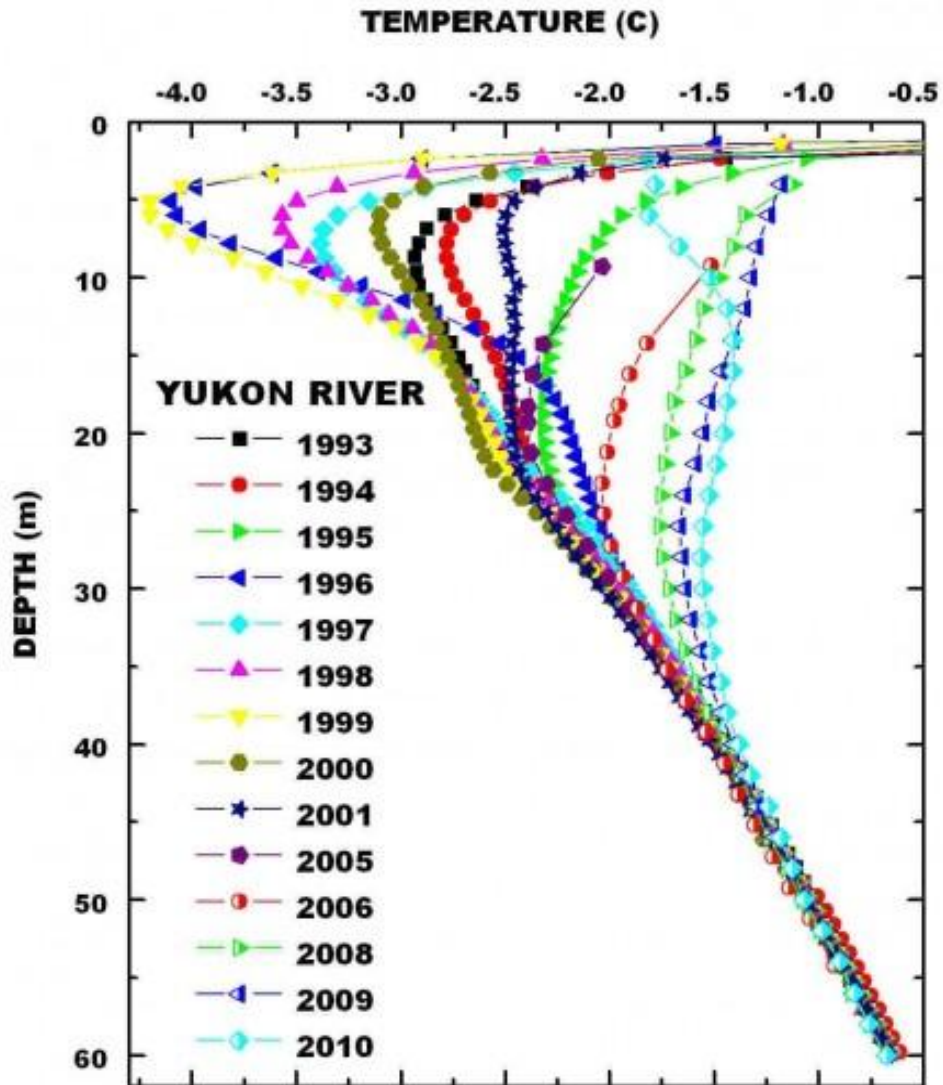

Alaskan Borehole Data for Changing Planet: Permafrost Gas Leak

(Data is from the University of Alaska in Fairbanks Permafrost Laboratory.
http://permafrost.gi.alaska.edu/sites_map)

Yukon Bridge (YB1):

Galbraith Lake (GL1):

Franklin Bluffs Borehole (FB1):